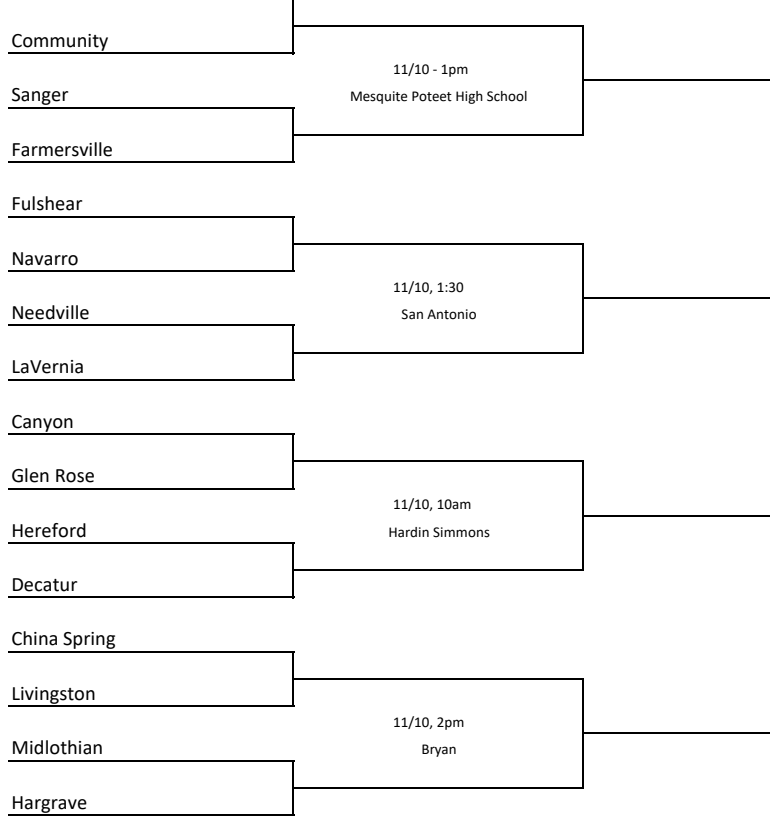

ROAD TO STATE

Regional Semi-Finals
Friday Night

Regional Finals
Saturday

State Semi-Finals
11/15 7pm or 11/16 11am
Curtis Culwell Center, Garland

State Finals
11/17, 1:00pm
Curtis Culwell Center, Garland

MELISSA LADY CARDINALS

The team with the best record will be seeded 1 and the team with the 2nd best record will be seeded 2. With the 3rd and 4th best records, they flip a coin to determine who is matched against #1 and who is matched against #2.